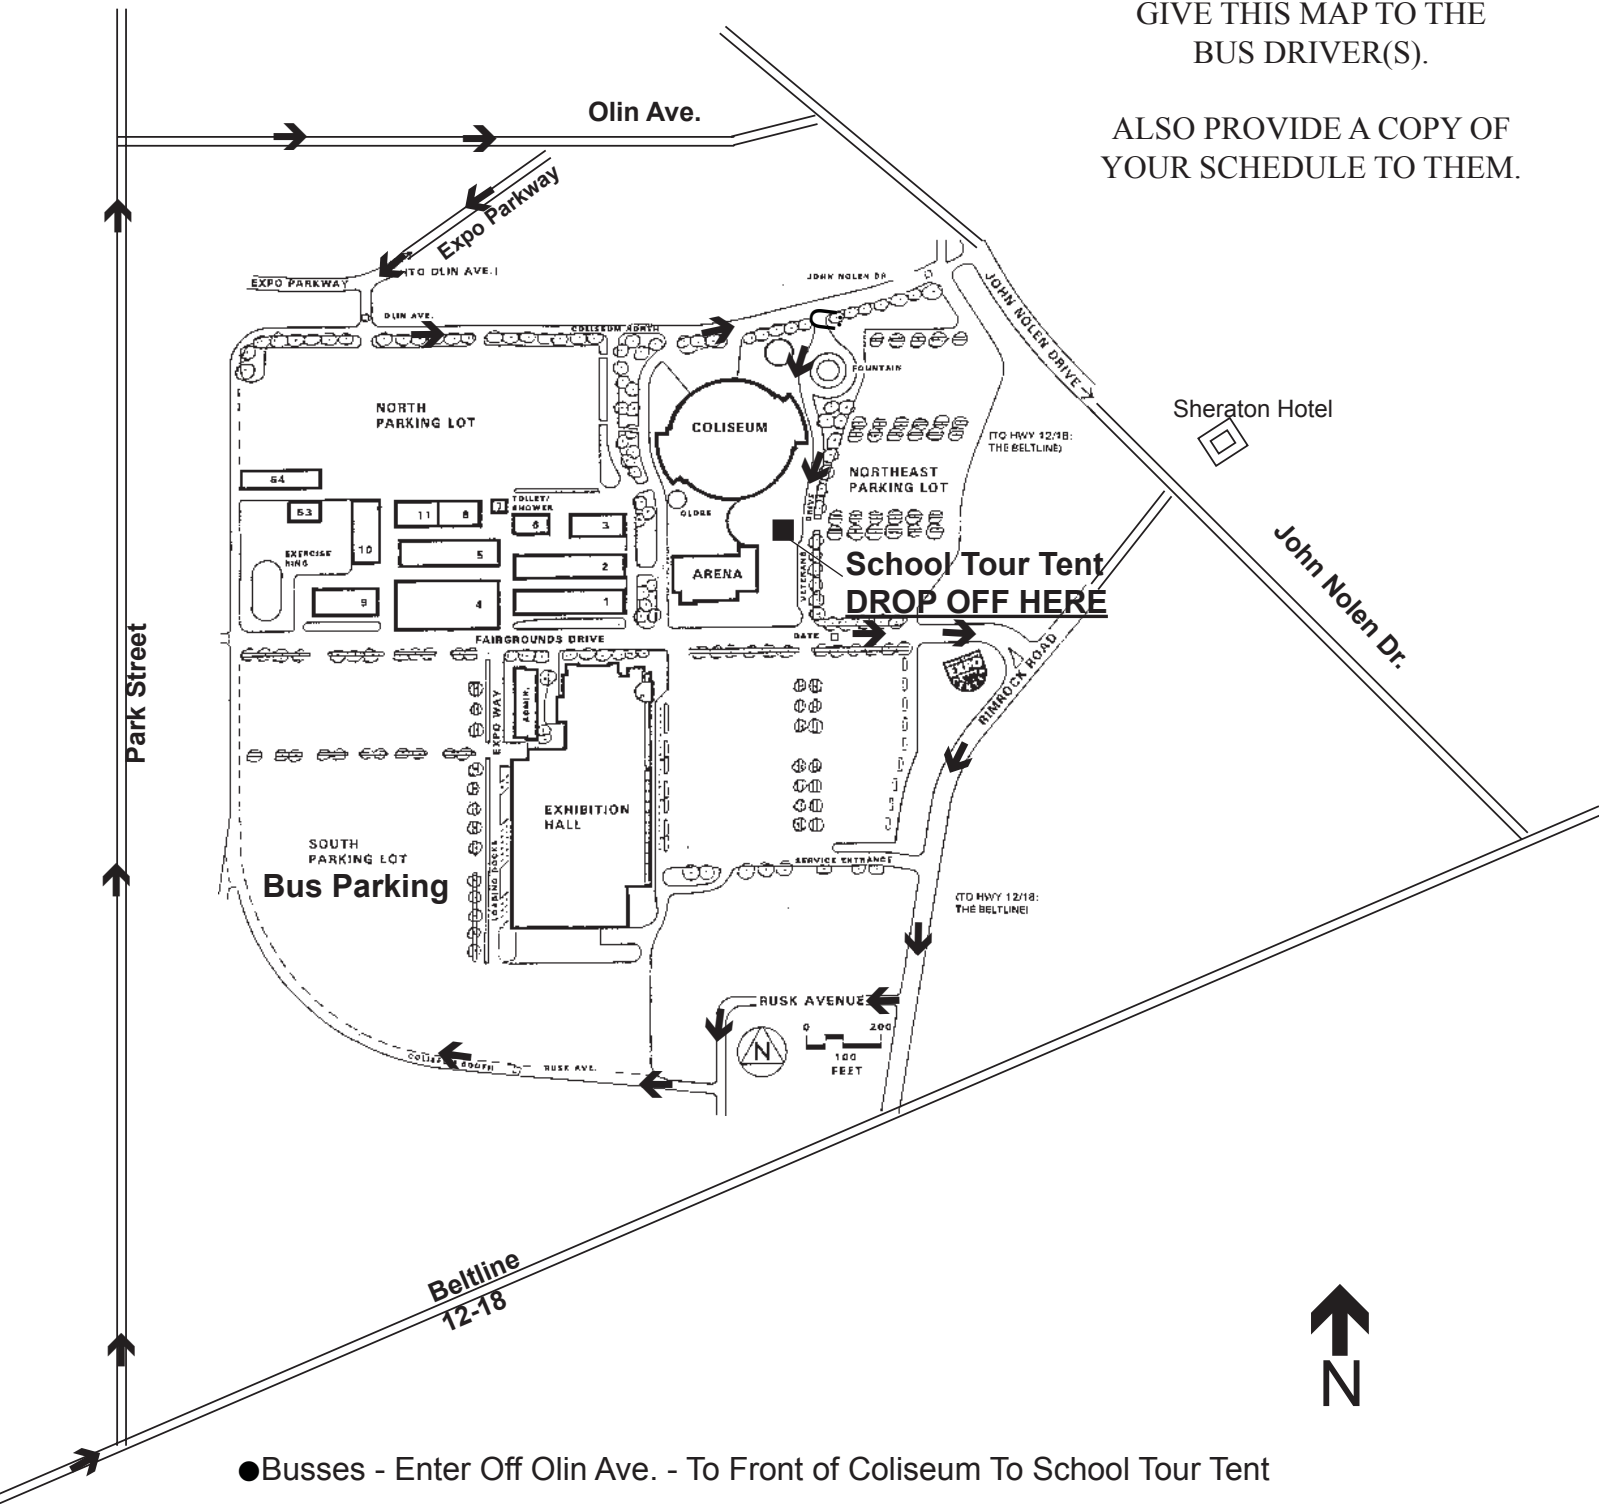

WORLD DAIRY EXPO Alliant Energy Center 2009 School Tours - Directional Map

GIVE THIS MAP TO THE
BUS DRIVER(S).

ALSO PROVIDE A COPY OF
YOUR SCHEDULE TO THEM.

- Busses - Enter Off Olin Ave. - To Front of Coliseum To School Tour Tent
[Beltline to South Park St. to Olin Ave.]
- Buses Park in South Parking Lot